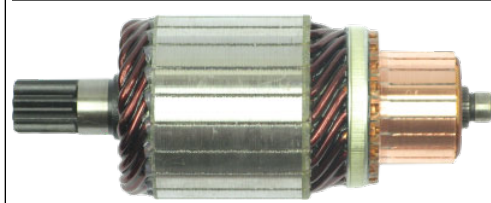

S5079

Cross: Mitsubishi M9T70077,
Size A 92, **Size B** 48, **Voltage** 12, **No./mount. holes** 3,
No./mount. holes with thread 0, **No./teeth (fits into)** 11, **rotation** CW
For: MACK

Click here to go to our e-shop www.as-pl.com

We have expanded our product offering :

S5080

Cross: Mitsubishi M9T65479, M9T61479
Delco DRS0544, **Volvo** 21103701, 3801287, 3803847
Size A 89, **Size B** 42, **Power** 5.5, **Voltage** 24,
No./mount. holes 3, **No./mount. holes with thread** 0,
No./teeth 11, **No./teeth (fits into)** 11, **rotation** CW
For: VOLVO

S5082

Cross: Mitsubishi M9T82378
Cummins 3103305, 3103952, **Delco** 10461754
Size A 92, **Size B** 48, **Power** 8.2, **Voltage** 24,
No./mount. holes 3, **No./mount. holes with thread** 0,
No./teeth 11, **No./teeth (fits into)** 11, **rotation** CW
For: MCI

SA6012

Cross: Denso
Number of teeth/splines 9, **Number of slots** 21, **Length**
128, **O. D.** 49.5, **Power** 2.2, **Voltage** 12, **Rotation** CW
For: Denso 2280001560

SA6013

Cross: Denso 028200-6260
Cargo 137953, **Isuzu** 8-94377259-0
Number of teeth/splines 9, **Number of slots** 21, **Length**
118, **O. D.** 49.5, **Power** 1.2, **Voltage** 12
For: Denso 1280008220, 1280008310, 1280008311,
1280008312, 1280008460, 1280008470, 1280008480,
1280008784, 1280009190, 1280009191, 2280000250 ...