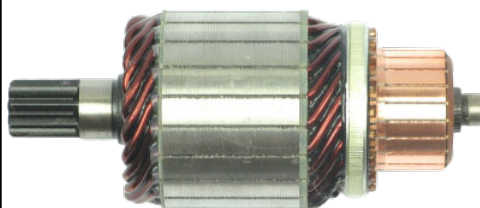

S5079

Cross: Mitsubishi M9T70077,
Size A 92, **Size B** 48, **Voltage** 12, **No./mount. holes** 3,
No./mount. holes with thread 0, **No./teeth (fits into)** 11, **rotation** CW
For: MACK

Click here to go to our e-shop www.as-pl.com

We have expanded our product offering :

S5080

Cross: Mitsubishi M9T65479, M9T61479
Delco DRS0544, **Volvo** 21103701, 3801287, 3803847
Size A 89, **Size B** 42, **Power** 5.5, **Voltage** 24,
No./mount. holes 3, **No./mount. holes with thread** 0,
No./teeth 11, **No./teeth (fits into)** 11, **rotation** CW
For: VOLVO

S5082

Cross: Mitsubishi M9T82378
Cummins 3103305, 3103952, **Delco** 10461754
Size A 92, **Size B** 48, **Power** 8.2, **Voltage** 24,
No./mount. holes 3, **No./mount. holes with thread** 0,
No./teeth 11, **No./teeth (fits into)** 11, **rotation** CW
For: MCI

SA6012

Cross: Denso
Number of teeth/splines 9, **Number of slots** 21, **Length**
128, **O. D.** 49.5, **Power** 2.2, **Voltage** 12, **Rotation** CW
For: Denso 2280001560

SA6013

Cross: Denso 028200-6260
Cargo 137953, **Isuzu** 8-94377259-0
Number of teeth/splines 9, **Number of slots** 21, **Length**
118, **O. D.** 49.5, **Power** 1.2, **Voltage** 12
For: Denso 1280008220, 1280008310, 1280008311,
1280008312, 1280008460, 1280008470, 1280008480,
1280008784, 1280009190, 1280009191, 2280000250 ...