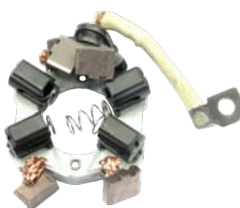

SBH0059

Cross: Bosch 1004336408, 1004336737, 1004336860
Cargo 139428, 333288
For: Bosch 0001124020, 0001125007, 0001125008,
0001125012, 0001125013, **Ford** 1007765, 1059564,
97VW11000AA