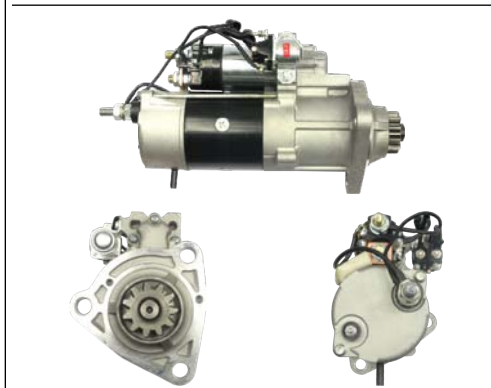

A3134

Cross: Valeo 437201, 2541443, A13VI45, 436383
Hc Parts CA848IR, **Delco** DRA3273, DRA3724
Size A 19, **Size B** 26, **Size C** 66.5, **Voltage** 12, **Amp.** 110
For: RENAULT

A6097

Cross: Denso 121000-3520, 121000-3521
Hc Parts JA1706IR, JA1706, **Cargo** 112583
Size A 18, **Size B** 12, **Size C** 55, **Voltage** 12, **Amp.** 90
For: CHRYSLER, PLYMOUTH

S5079

Cross: Mitsubishi M9T70077,
Size A 92, **Size B** 48, **Voltage** 12, **No./mount. holes** 3,
No./mount. holes with thread 0, **No./teeth (fits into)** 11, **rotation** CW
For: MACK

Click here to go to our e-shop www.as-pl.com

We have expanded our product offering :

S5080

Cross: Mitsubishi M9T65479, M9T61479
Delco DRS0544, **Volvo** 21103701, 3801287, 3803847
Size A 89, **Size B** 42, **Power** 5.5, **Voltage** 24,
No./mount. holes 3, **No./mount. holes with thread** 0,
No./teeth 11, **No./teeth (fits into)** 11, **rotation** CW
For: VOLVO

S5082

Cross: Mitsubishi M9T82378
Cummins 3103305, 3103952, **Delco** 10461754
Size A 92, **Size B** 48, **Power** 8.2, **Voltage** 24,
No./mount. holes 3, **No./mount. holes with thread** 0,
No./teeth 11, **No./teeth (fits into)** 11, **rotation** CW
For: MCI