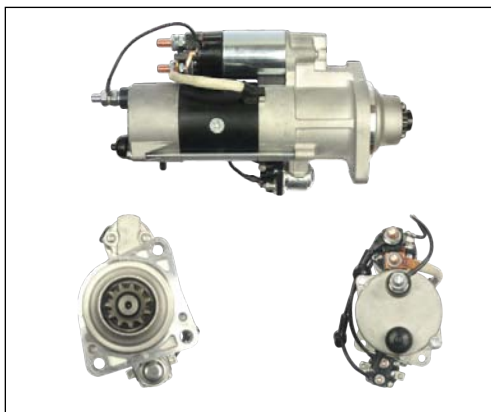

We have expanded our product offering :

S5080

Cross: Mitsubishi M9T65479, M9T61479
Delco DRS0544, **Volvo** 21103701, 3801287, 3803847
Size A 89, **Size B** 42, **Power** 5.5, **Voltage** 24,
No./mount. holes 3, **No./mount. holes with thread** 0,
No./teeth 11, **No./teeth (fits into)** 11, **rotation** CW
For: VOLVO