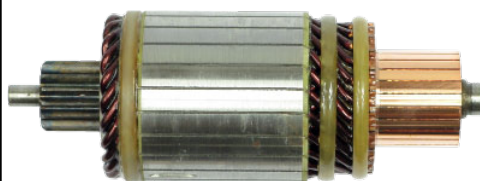

We have expanded our product offering :

S5080

Cross: Mitsubishi M9T65479, M9T61479
Delco DRS0544, **Volvo** 21103701, 3801287, 3803847
Size A 89, **Size B** 42, **Power** 5.5, **Voltage** 24,
No./mount. holes 3, **No./mount. holes with thread** 0,
No./teeth 11, **No./teeth (fits into)** 11, **rotation** CW
For: VOLVO

S5082

Cross: Mitsubishi M9T82378
Cummins 3103305, 3103952, **Delco** 10461754
Size A 92, **Size B** 48, **Power** 8.2, **Voltage** 24,
No./mount. holes 3, **No./mount. holes with thread** 0,
No./teeth 11, **No./teeth (fits into)** 11, **rotation** CW
For: MCI

SA6012

Cross: Denso
Number of teeth/splines 9, **Number of slots** 21, **Length**
128, **O. D.** 49.5, **Power** 2.2, **Voltage** 12, **Rotation** CW
For: Denso 2280001560

SA6013

Cross: Denso 028200-6260
Cargo 137953, **Isuzu** 8-94377259-0
Number of teeth/splines 9, **Number of slots** 21, **Length**
118, **O. D.** 49.5, **Power** 1.2, **Voltage** 12
For: Denso 1280008220, 1280008310, 1280008311,
1280008312, 1280008460, 1280008470, 1280008480,
1280008784, 1280009190, 1280009191, 2280000250 ...