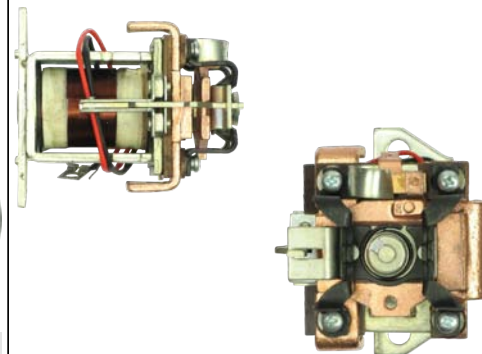

SS0101

Cross: Bosch 0331100023

Cargo 135380, **Daf** 693056, **Delco** 19024916

Voltage 24

For: Bosch 0001510020, 0001510002, 0001510003, 0001510041, 0001510018, 0001510023, 0001510017, 0001510010, 0001510005, 0001510038, 0001510039 ...