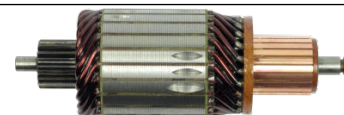

SA0078

Cross: Bosch
Number of teeth/splines 16, **Number of slots** 23,
Length 180, **O. D.** 60, **Power** 4.2, **Voltage** 12, **Rotation** CW
For: Bosch 0001260025