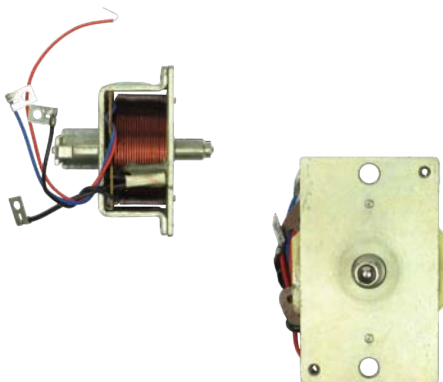

For: Bosch 0001260001

SD5056

Cross: Mitsubishi M357T72271

Cargo 236080, **Mazda** S501-24-740, **Unipoint** SD-3042

No./teeth 12, **Lenght** 134, **O.D.** 37, **Rotation** ACW

For: Mitsubishi M2T78072B, M2T78072, M2T78571, M2Q78072, M2T78071, M2T57673B, M2T78072A, M2V57673, M2T78571A, M2T57673A, M2T57671A ...