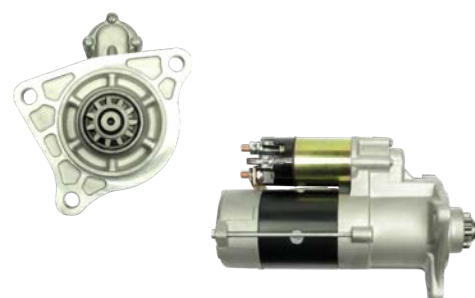

We have expanded our product offering :

AR0027

Cross: Bosch 6033GD2047
Cargo 230980, Orme A/750, A/750A
Voltage 12, **Amp.** 65, **O.D.** 88, **Shaft L.** 150, **Thread** M16-1.5
For: Bosch 9120060023, 9121064050, 0120488297, 9120060027, 0120488296, Thermo King 448950, 449571

AR6007

Cross: Denso
Voltage 12, **Amp.** 100, **O.D.** 99, **Shaft L.** 147, **Thread** M14-1.5
For: Denso 1042105140

ARC6054

Cross: Denso
B+ M6, **B+thread** 36, **O.D.** 116, **I.D.** 28, **Diodes** 6
For: Denso 1042105140

AS6014

Cross: Denso
Voltage 12, **Amp.** 100, **O.D.** 128, **I.D.** 103, **H.** 32.2, **No. of leads** 6
For: Denso 1042105140

S0283

Cross: Bosch 0001410087, 0001416071, 0001416032
Elstock 45-1468, **Khd** 1174637, **Lucas** LRS01883
Size A 88, **Size B** 49, **Power** 5.5, **Voltage** 24,
No./mount. holes 3, **No./mount. holes with thread** 0,
No./teeth (fits into) 11, **rotation** CW
For: LIEBHERR

S0284

Cross: Bosch 0001368026, 0001368051, 0001368040
Cargo 112670, Aep SBO0077, Bous SR913X
Size A 88, **Size B** 29, **Power** 4.0, **Voltage** 24,
No./mount. holes 3, **No./mount. holes with thread** 0,
No./teeth (fits into) 10, **rotation** CW
For: DAF, HANOMAG, PERKINS