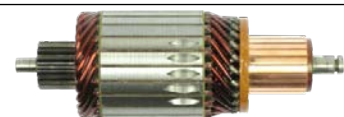

AS6014

Cross: Denso
Voltage 12, **Amp.** 100, **O.D.** 128, **I.D.** 103, **H.** 32.2, **No. of leads** 6
For: Denso 1042105140

S0283

Cross: Bosch 0001410087, 0001416071, 0001416032
Elstock 45-1468, **Khd** 1174637, **Lucas** LRS01883
Size A 88, **Size B** 49, **Power** 5.5, **Voltage** 24,
No./mount. holes 3, **No./mount. holes with thread** 0,
No./teeth (fits into) 11, **rotation** CW
For: LIEBHERR

S0284

Cross: Bosch 0001368026, 0001368051, 0001368040
Cargo 112670, Aep SBO0077, Bous SR913X
Size A 88, **Size B** 29, **Power** 4.0, **Voltage** 24,
No./mount. holes 3, **No./mount. holes with thread** 0,
No./teeth (fits into) 10, **rotation** CW
For: DAF, HANOMAG, PERKINS

S5076

Cross: Mitsubishi M9T80971, M9T80972
Isuzu 1811003413, **Woodauto** STR71268
Size A 105, **Size B** 41, **Power** 7.0, **Voltage** 24,
No./mount. holes 3, **No./mount. holes with thread** 0,
No./teeth 11, **No./teeth (fits into)** 11, **rotation** CW
For: JOHN DEERE

SA0078

Cross: Bosch
Number of teeth/splines 16, **Number of slots** 23,
Length 180, **O. D.** 60, **Power** 4.2, **Voltage** 12, **Rotation** CW
For: Bosch 0001260025

SA0079

Cross: Bosch 2004015003
Number of teeth/splines 16, **Number of slots** 23,
Length 180, **O. D.** 60, **Power** 4.0, **Voltage** 12, **Rotation** CW
For: Bosch 0001260001