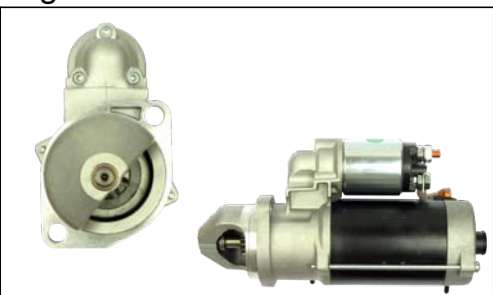

S0281

Cross: Bosch 0001230012, 0001359083, 0001367005
Hc Parts CS718, **Cargo** 111001, **Delco** 19024250
Size A 82, **Size B** 20.8, **Power** 3.0, **Voltage** 12, **No./mount. holes** 2, **No./mount. holes with thread** 0, **No./teeth** 9, **No./teeth (fits into)** 9, 10, **rotation** CW
For: LAMBORGHINI, SAME, STEYR
In offer also: S0113