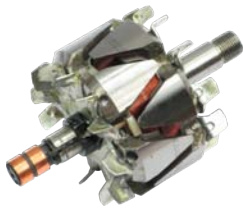

We have expanded our product offering :

AR0034

Cross: Bosch F00M121620
Toyota 27330-0D020

Voltage 12, **Amp.** 70, **O.D.** 91, **Shaft L.** 153

For: Bosch 0124315016, 0124325094, 0124325071, 0124315021, 0124315020, 0124315018, 0124315026, 0124315043, 0124315030, 0124315001, 0124315029 ...

AR6008

Cross: Denso 021200-3930, 021200-5000, 021200-7320
Cargo 231181, Unipoint T-504107, Wai 28-8202

Voltage 12, **Amp.** 70/80, **O.D.** 92, **Shaft D.** 17, **Shaft L.** 151, **Thread** M14-1.50

For: Denso 1002118880, 1012115261, 1002118470, 1022119010, 1002118190, 1022111210, 1012119220, 1012115910, 1022119070, 1012115460, 1002118670 ...

ARC0136

Cross: Bosch F00M123238, F00M123323
Cargo 235694, RES11301, Transpo IBR238

O.D. 120, **Diode Amp.** 50, **Diodes** 8

For: Bosch 01240AD39A, 01240AC30B, 0124315033, 0124315034, 0124315025, 0124325165, 01240AC5HB, 01240AD39B

Cargo 230884, Nissan 231244P116

B+ M8, **B+thread** 59.5, **Mounting dist.** 100, **Diode Amp.** 30, **Diodes** 8

For: Mitsubishi A3TA5291, A3TB4791, A3TA5392, A3TA7791, MD360635, A3T13291B, A3TA5391, A3TB5891, A3TA5491, A3TB0291, A3TA7791K1 ...