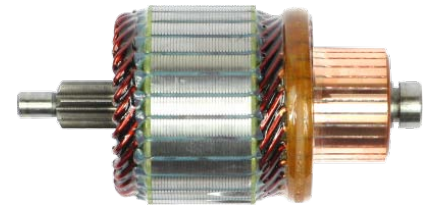

We have expanded our product offering :

AR0034

Cross: Bosch F00M121620
Toyota 27330-0D020

Voltage 12, **Amp.** 70, **O.D.** 91, **Shaft L.** 153

For: Bosch 0124315016, 0124325094, 0124325071, 0124315021, 0124315020, 0124315018, 0124315026, 0124315043, 0124315030, 0124315001, 0124315029 ...

AR6008

Cross: Denso 021200-3930, 021200-5000, 021200-7320
Cargo 231181, Unipoint T-504107, Wai 28-8202

Voltage 12, **Amp.** 70/80, **O.D.** 92, **Shaft D.** 17, **Shaft L.** 151, **Thread** M14-1.50

For: Denso 1002118880, 1012115261, 1002118470, 1022119010, 1002118190, 1022111210, 1012119220, 1012115910, 1022119070, 1012115460, 1002118670 ...

Without Trio/ Capacitor

ARC6057

Cross: Denso

O.D. 103, **Diode Amp.** 50, **Diodes** 8

For: Denso 1022111910

With Ground Screw Hole

With Aluminum Heat sinks

ARE6072

Cross: Denso

Voltage 12

For: Denso 1012119750

SA2021

Cross: Hitachi

Number of teeth/splines 8, **Number of slots** 29, **Length** 103, **O. D.** 51, **Power** 1.0, **Voltage** 12, **Rotation** CW

For: Hitachi S114922